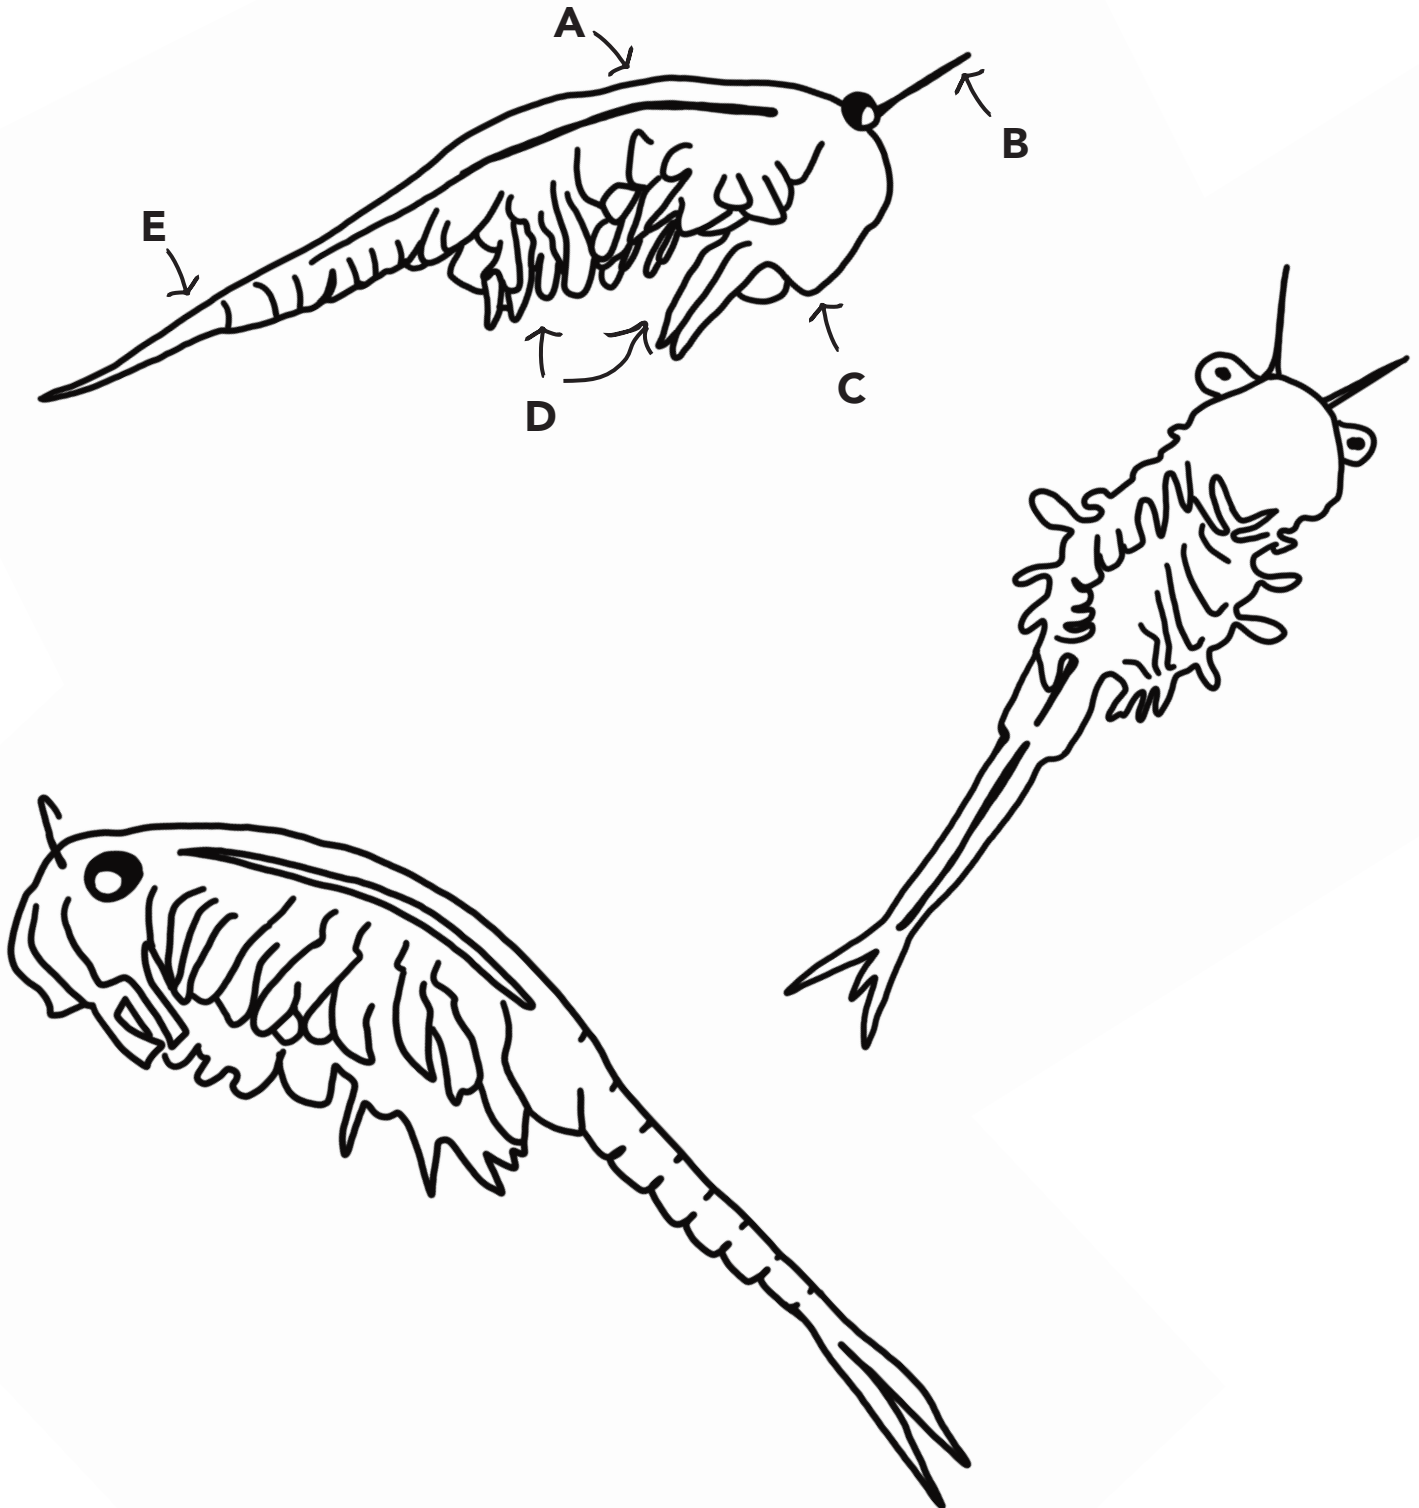

Vernal Pool Species Observations

Fairy Shrimp

Fairy shrimp are aquatic crustaceans, up to one and a half inches long, that tend to congregate in sunny patches in vernal pools where they swim upside down and feed on tiny soft-bodied animals called zooplankton. Identify the thorax, first antenna, second antenna, thoracopods, and abdomen below. Answers on the back.